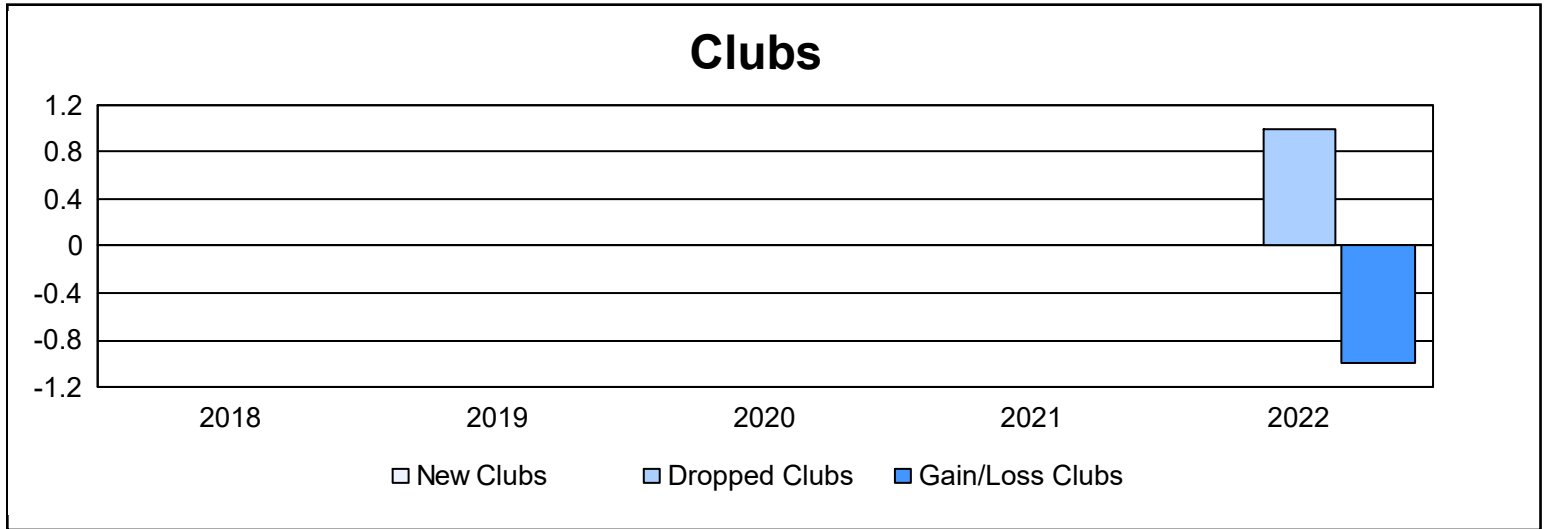

Year	New Clubs	Dropped Clubs	Gain/ Loss Clubs	New Members	Charter Members	Reinstate Members	Transfer Members	Total Member Added	Total Members Dropped	Gain/ Loss Members
2017-2018	0	0	0	88	0	1	1	90	64	26
2018-2019	0	0	0	60	1	2	2	65	85	-20
2019-2020	0	0	0	52	0	2	0	54	64	-10
2020-2021	0	0	0	27	0	3	1	31	77	-46
2021-2022	0	1	-1	62	0	2	1	65	84	-19
<b>Average</b>	<b>0</b>	<b>0</b>	<b>0</b>	<b>58</b>	<b>0</b>	<b>2</b>	<b>1</b>	<b>61</b>	<b>75</b>	<b>-14</b>

### Membership Composition June 2022 Cumulative