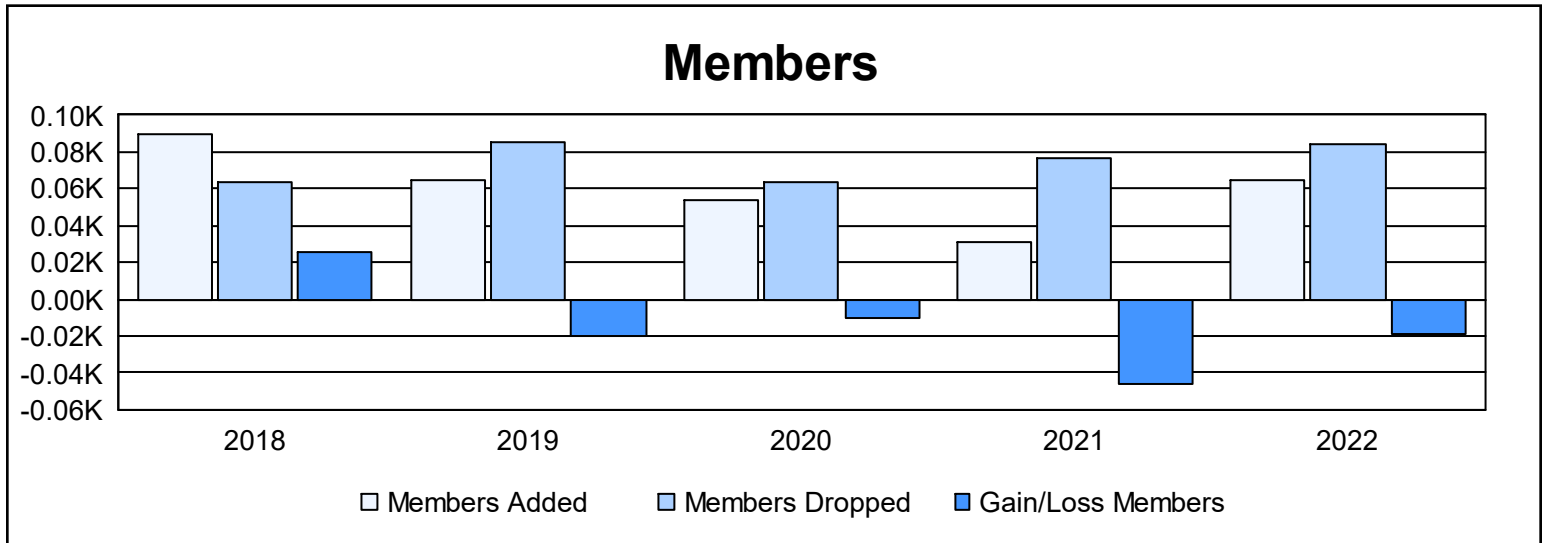

Year	New Clubs	Dropped Clubs	Gain/ Loss Clubs	New Members	Charter Members	Reinstate Members	Transfer Members	Total Member Added	Total Members Dropped	Gain/ Loss Members
2017-2018	0	0	0	88	0	1	1	90	64	26
2018-2019	0	0	0	60	1	2	2	65	85	-20
2019-2020	0	0	0	52	0	2	0	54	64	-10
2020-2021	0	0	0	27	0	3	1	31	77	-46
2021-2022	0	1	-1	62	0	2	1	65	84	-19
<b>Average</b>	<b>0</b>	<b>0</b>	<b>0</b>	<b>58</b>	<b>0</b>	<b>2</b>	<b>1</b>	<b>61</b>	<b>75</b>	<b>-14</b>

### Membership Composition June 2022 Cumulative